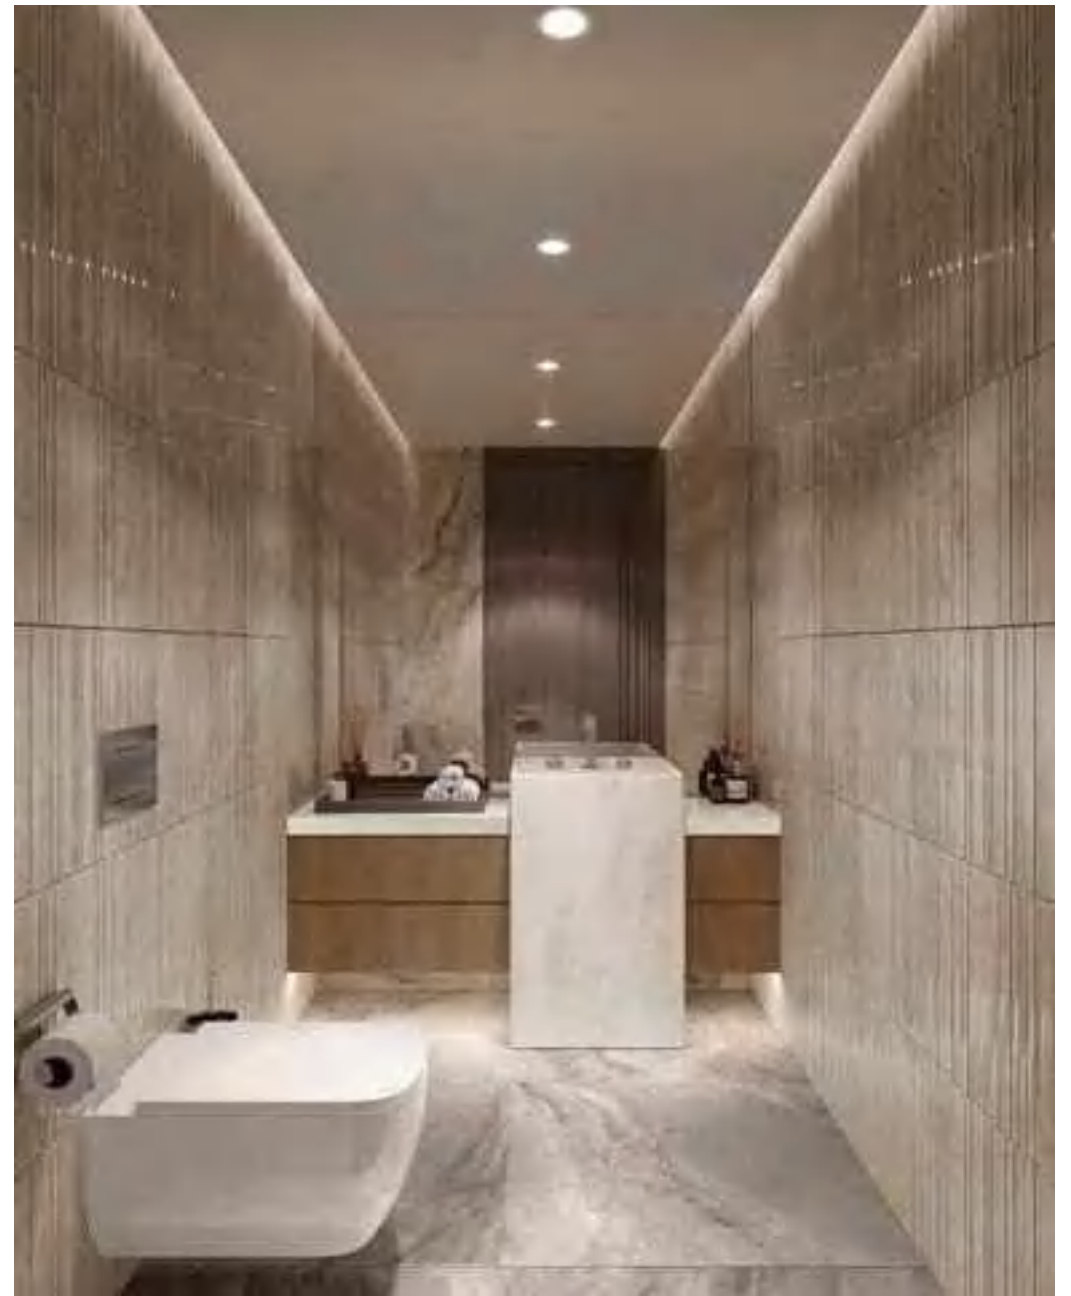

POOL BAR

CHOCOLATE SHOP

Club Privé

BY RIXOS
SHARM EL SHEIKH

VILLA PRIVE | Full Sea View

 285 m²

FACILITIES

- 3 bedrooms & 1 living room & 4 bathrooms
- Kitchen with full equipment (microwave, cattle, built in electric stove, oven, refrigerator)
- Terrace with private sunbathing area
- Private outdoor swimming pool
- Minibar in each room (refilled daily)
- Fridge with alcoholic & soft drinks
- Individually-controlled air conditioning
- Safe box
- Marble and carpet flooring Bathroom
- Bathtub & shower
- Make up mirror, hair dryer, scales
- Luxury toiletries
- 4 Smart LCD IP TV sets with satellite and music channels
- Broadband internet
- Direct dial telephone line