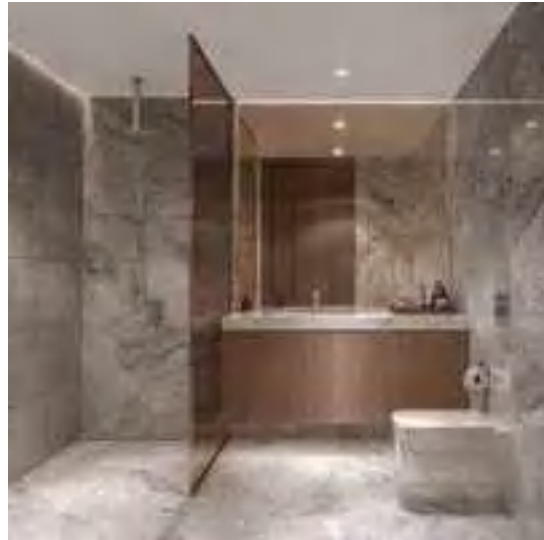

POOL BAR

CHOCOLATE SHOP

Club Privé

BY RIXOS
SHARM EL SHEIKH

VILLA PRIVE | Full Sea View

 285 m²

FACILITIES

- 3 bedrooms & 1 living room & 4 bathrooms
- Kitchen with full equipment (microwave, cattle, built in electric stove, oven, refrigerator)
- Terrace with private sunbathing area
- Private outdoor swimming pool
- Minibar in each room (refilled daily)
- Fridge with alcoholic & soft drinks
- Individually-controlled air conditioning
- Safe box
- Marble and carpet flooring Bathroom
- Bathtub & shower
- Make up mirror, hair dryer, scales
- Luxury toiletries
- 4 Smart LCD IP TV sets with satellite and music channels
- Broadband internet
- Direct dial telephone line