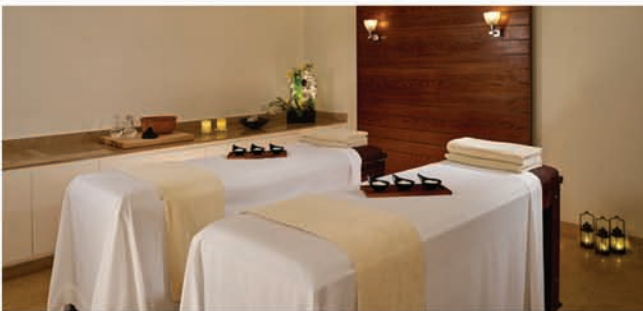

SPA & WELLNESS

- Lifecycles
- Stairmasters
- Treadmills
- Free weights
- Locker rooms
- Shower facilities
- Jacuzzi*
- Dry Sauna*
- Complimentary towel service
- Turkish bath

WEDDINGS

Set in spectacular surroundings with unrivalled views across the Red Sea and the desert, Coral Sea Holiday Resort is one of the most beautiful and magical weddings and vows renewal locations .