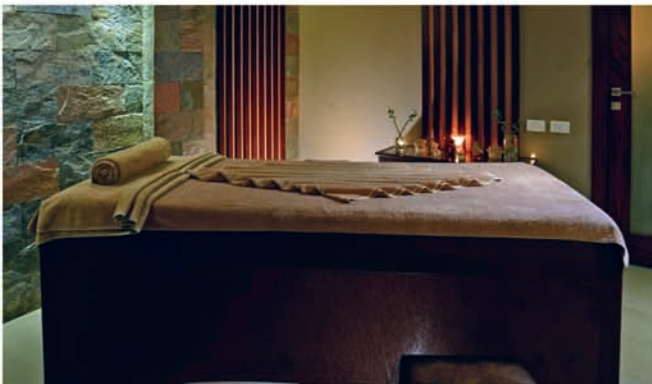

ACCOMMODATION

Room Type	Available	Double	Twin	Private Pool
				*Extra Charge
Standard room	71	55	16	
Family room	76	68	8	
Swim-up room	32	28	4	32
Family superior	24	24		
Kids den room	9	9		
Total	212	184	28	

All rooms have views to the aqua park

- Connecting rooms available
- Late check-out is available, subject to availability*
- Private bath with shower
- Smoke detectors
- Colour satellite LCD with radio and multi-language Channels
- Air-conditioning with individual temperature control

GENERAL FACILITIES

- Free parking lot
- Laundry and dry cleaning service*
- Concierge and luggage store
- Pre-registration and rapid check-out
- Beauty salon*
- Clinic with visiting hours and 24-hour on-call service*
- Shopping arcade*
- Limousine service*

KIDS ACTIVITIES

- Kids' splash area
- Children playground
- Aqua play
- Tots' pool with 3 small slides
- Club rooms: crèche, baby & parent room and soft play

AQUA Park

- Multi Lanes
- Speed Slides
- Boomerang
- Space Bowl Slide
- Inner Tube
- Flow Rider
- Lazy River
- Kid's Splash Area
- Wave pool
- Tot's Slides

SPA & WELLNESS

- Lifecycles
- Elliptical
- Treadmills
- Free weights
- Locker rooms
- Complimentary towel service
- Shower facilities
- Jacuzzi
- Sauna

WEDDINGS

Set in spectacular surroundings with unrivalled views across the Red Sea and the desert, the beach of sister hotel: Coral Sea Holiday Village Resort, located across the road, is one of the most beautiful and magical wedding and vows renewal locations

MEETING & EVENTS

Our private fully air-conditioned business meeting venue is vigilantly designed to make the most of the natural daylight and contemporary design and is also flexible in layouts, offering various configurations from theatre seating up to 200, to boardroom layout for as little as 6 delegates.